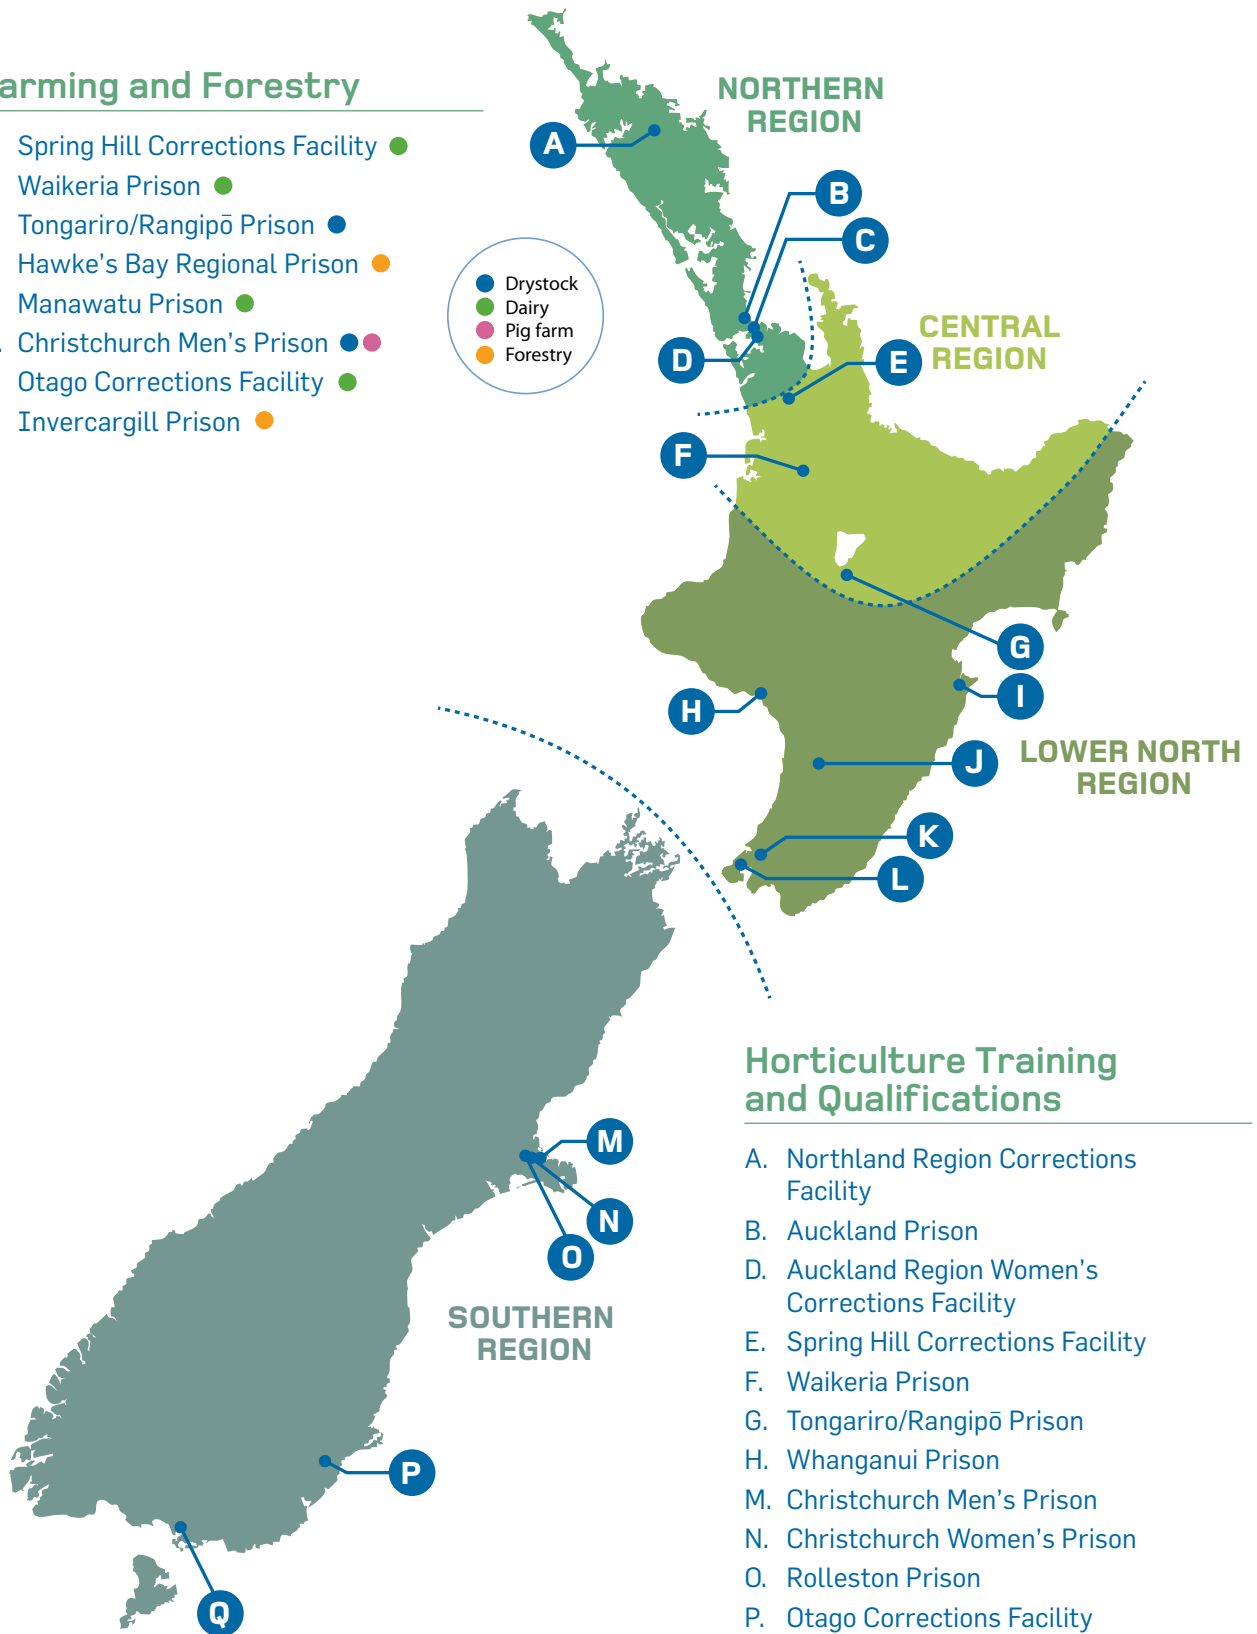

### **An employment pathway**

Hera\*, 30, is a prisoner at Auckland Region Women's Corrections Facility (ARWCF). Hera's working day starts at 9:30 am, when she goes to work/study at the prison's Horticulture Training Facility. With the help of her Horticulture Instructor, Hera has received both level 2 and level 3 National Certificates in Horticulture. At her graduation ceremony, an ex-prisoner from ARWCF who now runs a gardening and lawn-mowing business, came to speak about her success and Hera is fired up to follow the same path. She's hoping to continue her study with a level 4 certificate through the Open Polytechnic and then go into business with her mum and dad.

## Horticulture

There are a number of nurseries and training operations across the country where horticulture skills can be learnt. An organic market garden at Christchurch Men's Prison supplies produce to the market.

We offer a range of on the job training, training courses and hands on experience including:

- > Nursery and organic market gardens
- > Internal and external grounds maintenance crews and contract work parties
- > Sheep, dairy, pig and dry stock farming and associated duties
- > Forestry crews
- > Forklift operations

## Farming and Forestry

- E. Spring Hill Corrections Facility ●
- F. Waikeria Prison ●
- G. Tongariro/Rangipō Prison ●
- I. Hawke's Bay Regional Prison ●
- J. Manawatu Prison ●
- M. Christchurch Men's Prison ●
- P. Otago Corrections Facility ●
- Q. Invercargill Prison ●