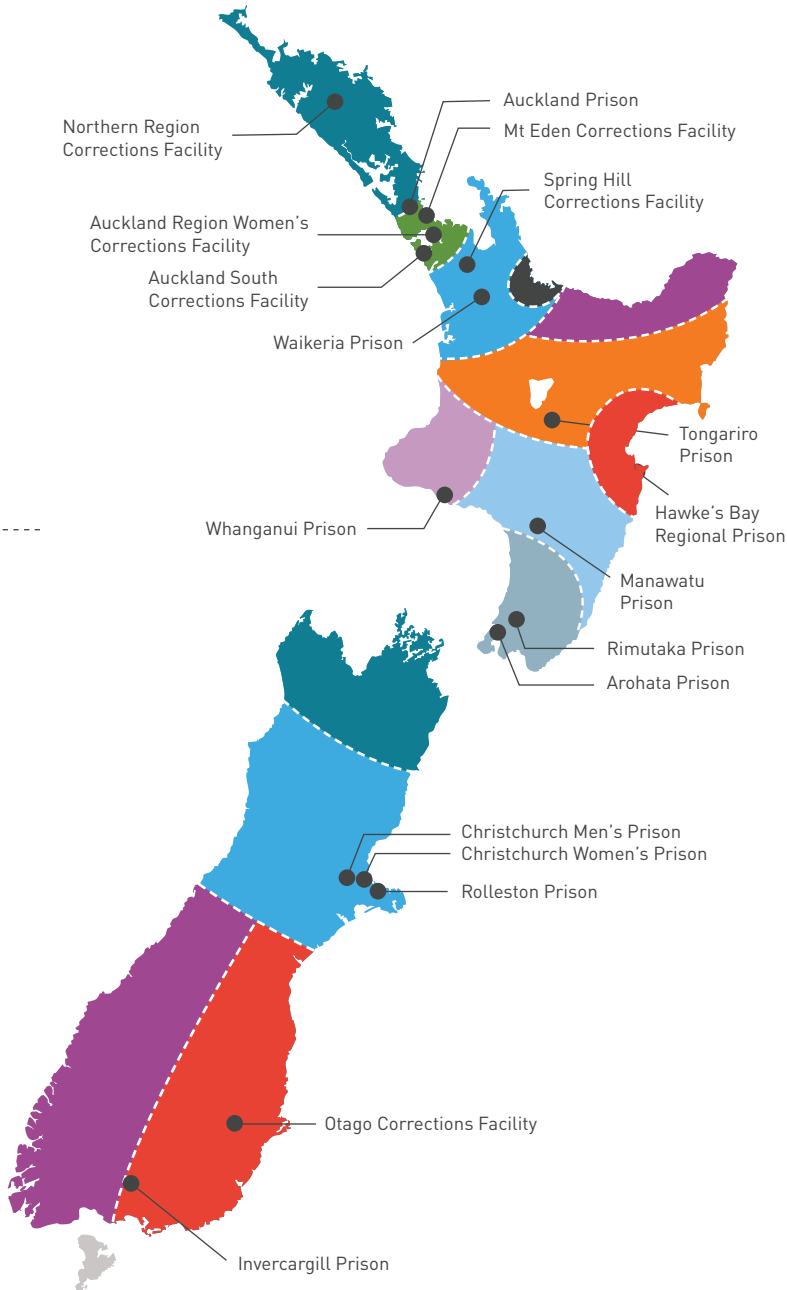

### VICKY WARD

Kaikoura, Christchurch Men's Prison, Christchurch Kingsley Street, Rangiora

### AMANDA WALLIS

Rolleston Prison, Ashburton, Christchurch Ensor Rd & Winston Ave

### MARICEL HERBERT

Alexandra, Queenstown, Invercargill prison, Gore, Invercargill

### ADELE WISNEWSKI

Hawera, New Plymouth, Stratford, Taumarunui, Waitara (Taranaki Region), Whanganui Prison